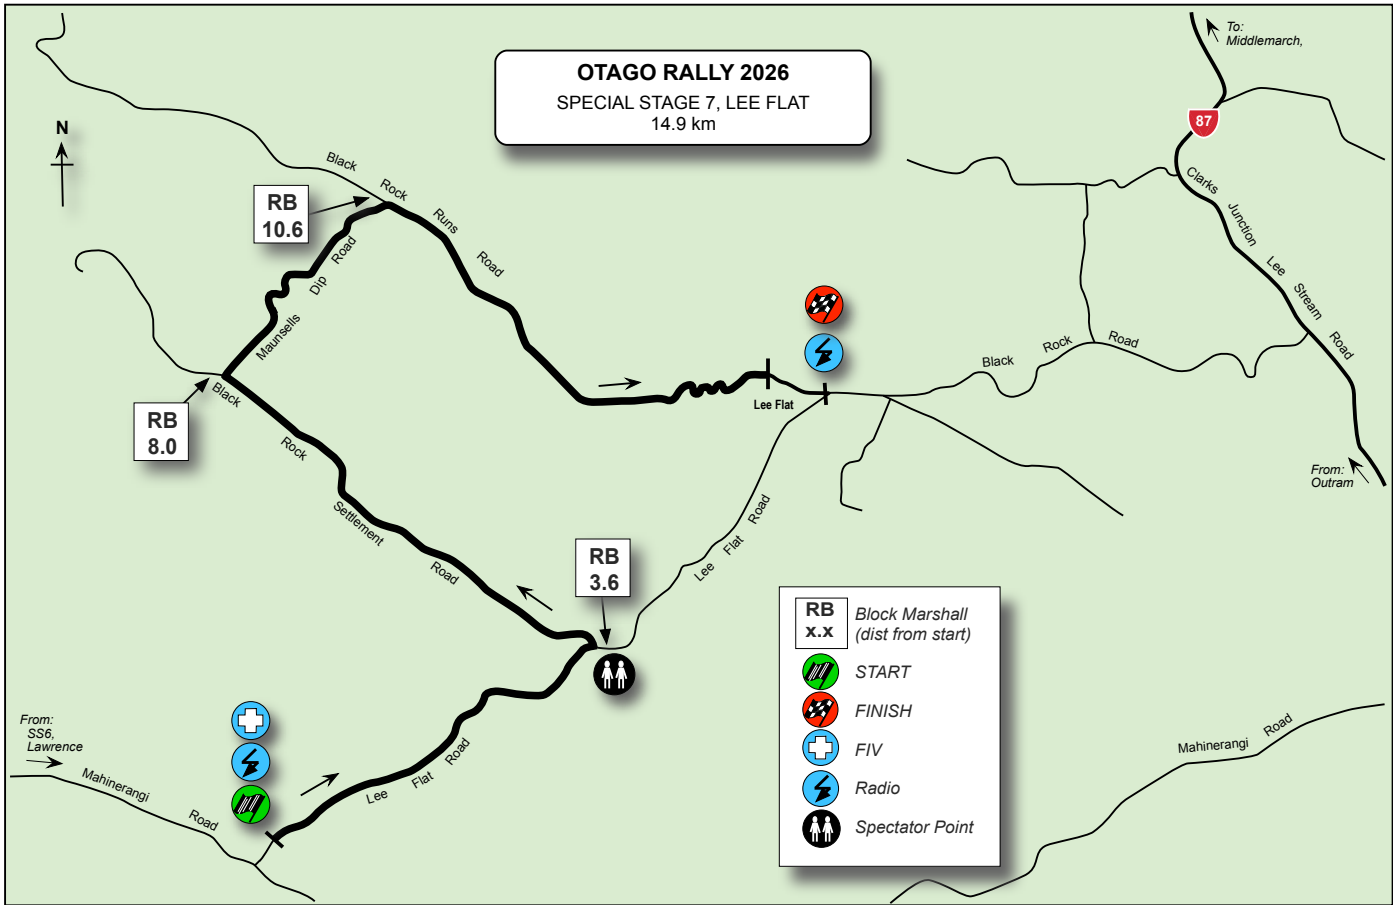

OTAGO RALLY 2026
SPECIAL STAGE 7, LEE FLAT
 14.9 km

- | | |
|-------------------------|-------------------------------------|
| RB
x.x | Block Marshall
(dist from start) |
| | START |
| | FINISH |
| | FIV |
| | Radio |
| | Spectator Point |